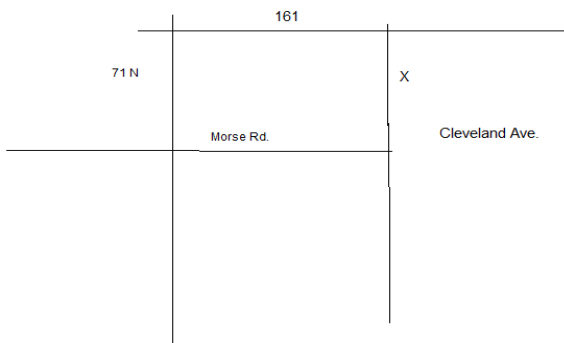

Hilltop Lutheran Church

S 12 Terrace Ave.

From the **north**: Take **315 S**. Keep **right** and follow the sign for **I-70 W/Dayton** and **merge onto I-70**. Take **exit 97 for US-40/W Broad St**. Turn **left** onto W Broad St. Go 1.2 miles. Turn **left** onto **S. Terrace Ave**. The church is on the corner or Terrace and W. Broad. Turn **left** into the parking lot. Walk to the front of the building. There will be a sign for Child Check. Ring the bell.

Reynoldsburg Church of the Nazarene

1340 Crest St.

Take **270** to **EXIT 43-A-B** toward **I-70/Columbus/Wheeling**. Merge onto **E Main St. /US-40 E** via **Exit 41B** toward **Reynoldsburg**. Turn **right** onto **Crest St**. The church is on the **left**. Park in the lot and look for the sign for Child Check.

Grove City Church of the Nazarene

4770 Hoover Rd.

From the **north**: Take **270 W** toward Dayton. Merge onto **315 S** via **exit 22** toward Columbus. **315 S becomes 71 S**. Take the **Stringtown Rd, exit 100**, toward Grove City. Turn **right** onto **Stringtown Rd**. Go **1 mile** and turn **left** onto Hoover Rd. The church on the **left**. Go in the **second driveway**. Look for the sign for Child Check. Go in the double doors next to the huge play place and you will be directed to where Child Check is taking place on the 2nd floor.