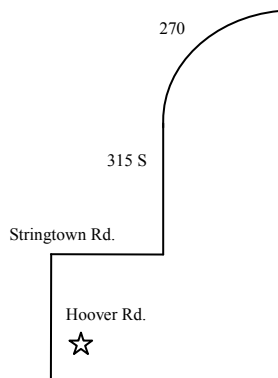

Hilltop Lutheran Church

S 12 Terrace Ave.

From the **north**: Take **315 S**. Keep **right** and follow the sign for **I-70 W/Dayton** and **merge onto I-70**. Take **exit 97 for US-40/W Broad St**. Turn **left** onto W Broad St. Go 1.2 miles. Turn **left** onto **S. Terrace Ave**. The church is on the corner or Terrace and W. Broad. Turn **left** into the parking lot. Walk to the front of the building. There will be a sign for Child Check. Ring the bell.

Reynoldsburg Church of the Nazarene

1340 Crest St.

Take **270** to **EXIT 43-A-B** toward **I-70/Columbus/Wheeling**. Merge onto **E Main St. /US-40 E** via **Exit 41B** toward **Reynoldsburg**. Turn **right** onto **Crest St**. The church is on the **left**. Park in the lot and look for the sign for Child Check.

Northland Church of Christ

4581 Cleveland Ave.

Take **I-71** to Morse Rd. Go **east**. Go 2.3 miles and turn **left** on **Cleveland Ave**. Go **.01 miles**. The church is on the **left**. The parking lot is in the rear. The building where the screening will be held will have a sign for Child Check.

Grove City Church of the Nazarene

4770 Hoover Rd.

From the **north**: Take **270 W** toward Dayton. Merge onto **315 S** via **exit 22** toward Columbus. **315 S becomes 71 S**. Take the **Stringtown Rd, exit 100**, toward Grove City. Turn **right** onto **Stringtown Rd**. Go **1 mile** and turn **left** onto Hoover Rd. The church on the **left**. Go in the **second driveway**. Look for the sign for Child Check. Go in the double doors next to the huge play place and you will be directed to where Child Check is taking place on the 2nd floor.