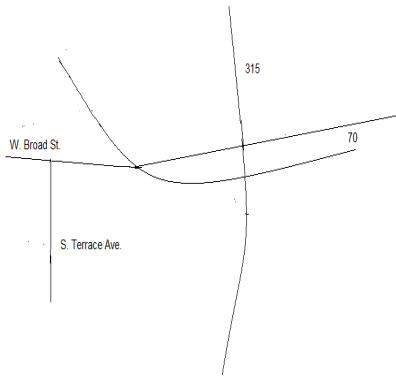

Hilltop Lutheran Church

S 12 Terrace Ave.

From the **north**: Take **315 S**. Keep **right** and follow the sign for **I-70 W/Dayton** and **merge onto I-70**. Take **exit 97 for US-40/W Broad St**. Turn **left** onto W Broad St. Go 1.2 miles. Turn **left** onto **S. Terrace Ave**. The church is on the corner or Terrace and W. Broad. Turn **left** into the parking lot. Walk to the front of the building. There will be a sign for Child Check. Ring the bell.

Reynoldsburg Church of the Nazarene

1340 Crest St.

Take **270** to **EXIT 43-A-B** toward **I-70/Columbus/Wheeling**. Merge onto **E Main St. /US-40 E** via **Exit 41B** toward **Reynoldsburg**. Turn **right** onto **Crest St**. The church is on the **left**. Park in the lot and look for the sign for Child Check.

Northland Church of Christ

4581 Cleveland Ave.

Take **I-71** to Morse Rd. Go **east**. Go 2.3 miles and turn **left** on **Cleveland Ave**. Go **.01 miles**. The church is on the **left**. The parking lot is in the rear. The building where the screening will be held will have a sign for Child Check.

Grove City Church of the Nazarene

4770 Hoover Rd.

From the **north**: Take **270 W** toward Dayton. Merge onto **315 S** via **exit 22** toward Columbus. **315 S becomes 71 S**. Take the **Stringtown Rd, exit 100**, toward Grove City. Turn **right** onto **Stringtown Rd**. Go **1 mile** and turn **left** onto Hoover Rd. The church on the **left**. Go in the **second driveway**. Look for the sign for Child Check. Go in the double doors next to the huge play place and you will be directed to where Child Check is taking place on the 2nd floor.