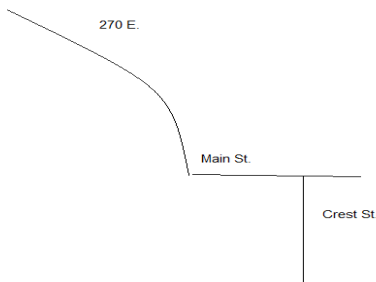

Appointments are necessary

For an appointment call 543-9000 ext. 216
(Maps of locations are on the back of the flier)

This service is organized by: ECRN+,
a program of the YMCA of Central Ohio

*ECRN + also provides preschool screenings
on site, based on availability

Hilltop Lutheran Church

S 12 Terrace Ave.

From the **north**: Take **315 S**. Keep **right** and follow the sign for **I-70 W/Dayton** and **merge onto I-70**. Take **exit 97 for US-40/W Broad St**. Turn **left** onto W Broad St. Go 1.2 miles. Turn **left** onto **S. Terrace Ave**. The church is on the corner or Terrace and W. Broad. Turn **left** into the parking lot. Walk to the front of the building. There will be a sign for Child Check. Ring the bell.

Northland Church of Christ

4581 Cleveland Ave.

Take **I-71** to Morse Rd. Go **east**. Go 2.3 miles and turn **left** on **Cleveland Ave**. Go **.01 miles**. The church is on the **left**. The parking lot is in the rear. The building where the screening will be held will have a sign for Child Check.

Grove City Church of the Nazarene

4770 Hoover Rd.

From the **north**: Take **270 W** toward Dayton. Merge onto **315 S** via **exit 22** toward Columbus. **315 S becomes 71 S**. Take the **Stringtown Rd, exit 100**, toward Grove City. Turn **right** onto **Stringtown Rd**. Go **1 mile** and turn **left** onto Hoover Rd. The church on the **left**. Go in the **second driveway**. Look for the sign for Child Check. Go in the double doors next to the huge play place and you will be directed to where Child Check is taking place on the 2nd floor.